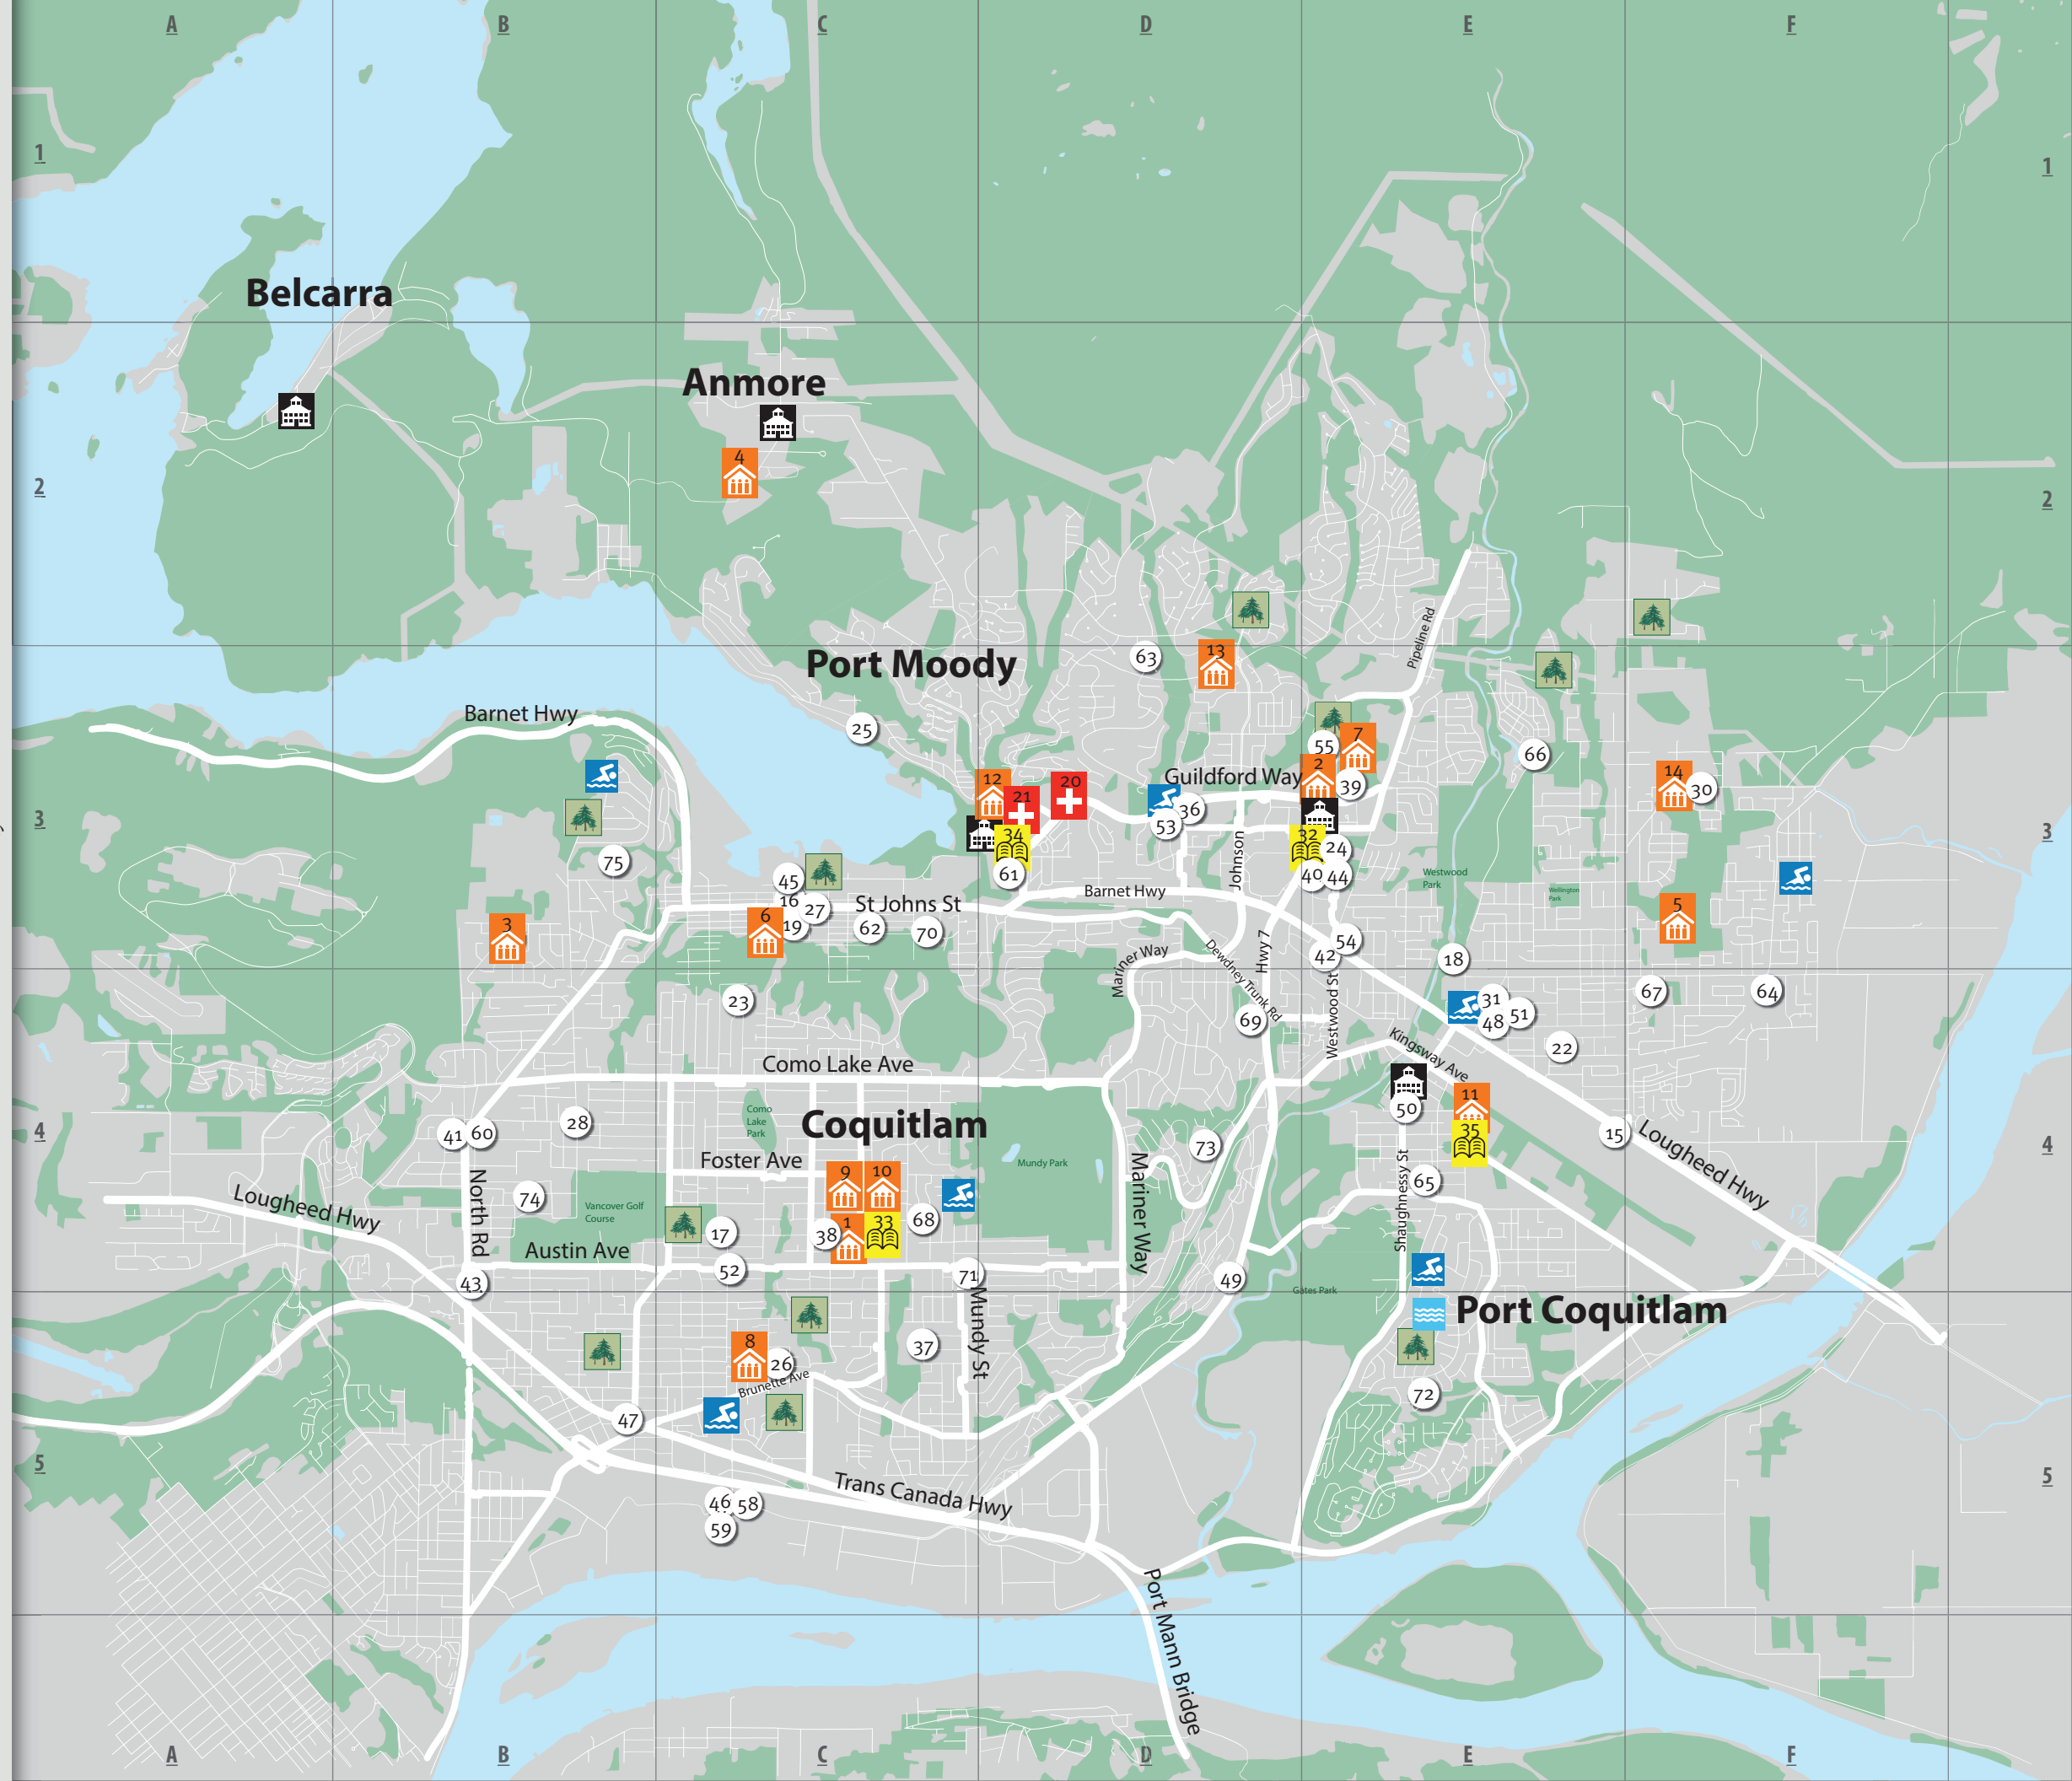

省政府资源

BC Nurseline and Dial A Dietician 811	Community Care Facilities Licencing Program 604-949-7700
Deaf and Hearing Impaired - Province Wide 711	Parent Support Services 1-877-345-9777
Direct Child Care Subsidy Line 1-888-338-6622	Decoda Literacy Solutions 604-681-4199
Newborn Helpline 604-737-3737	Grandparents Raising Grandchildren Support Line 1-855-474-9777