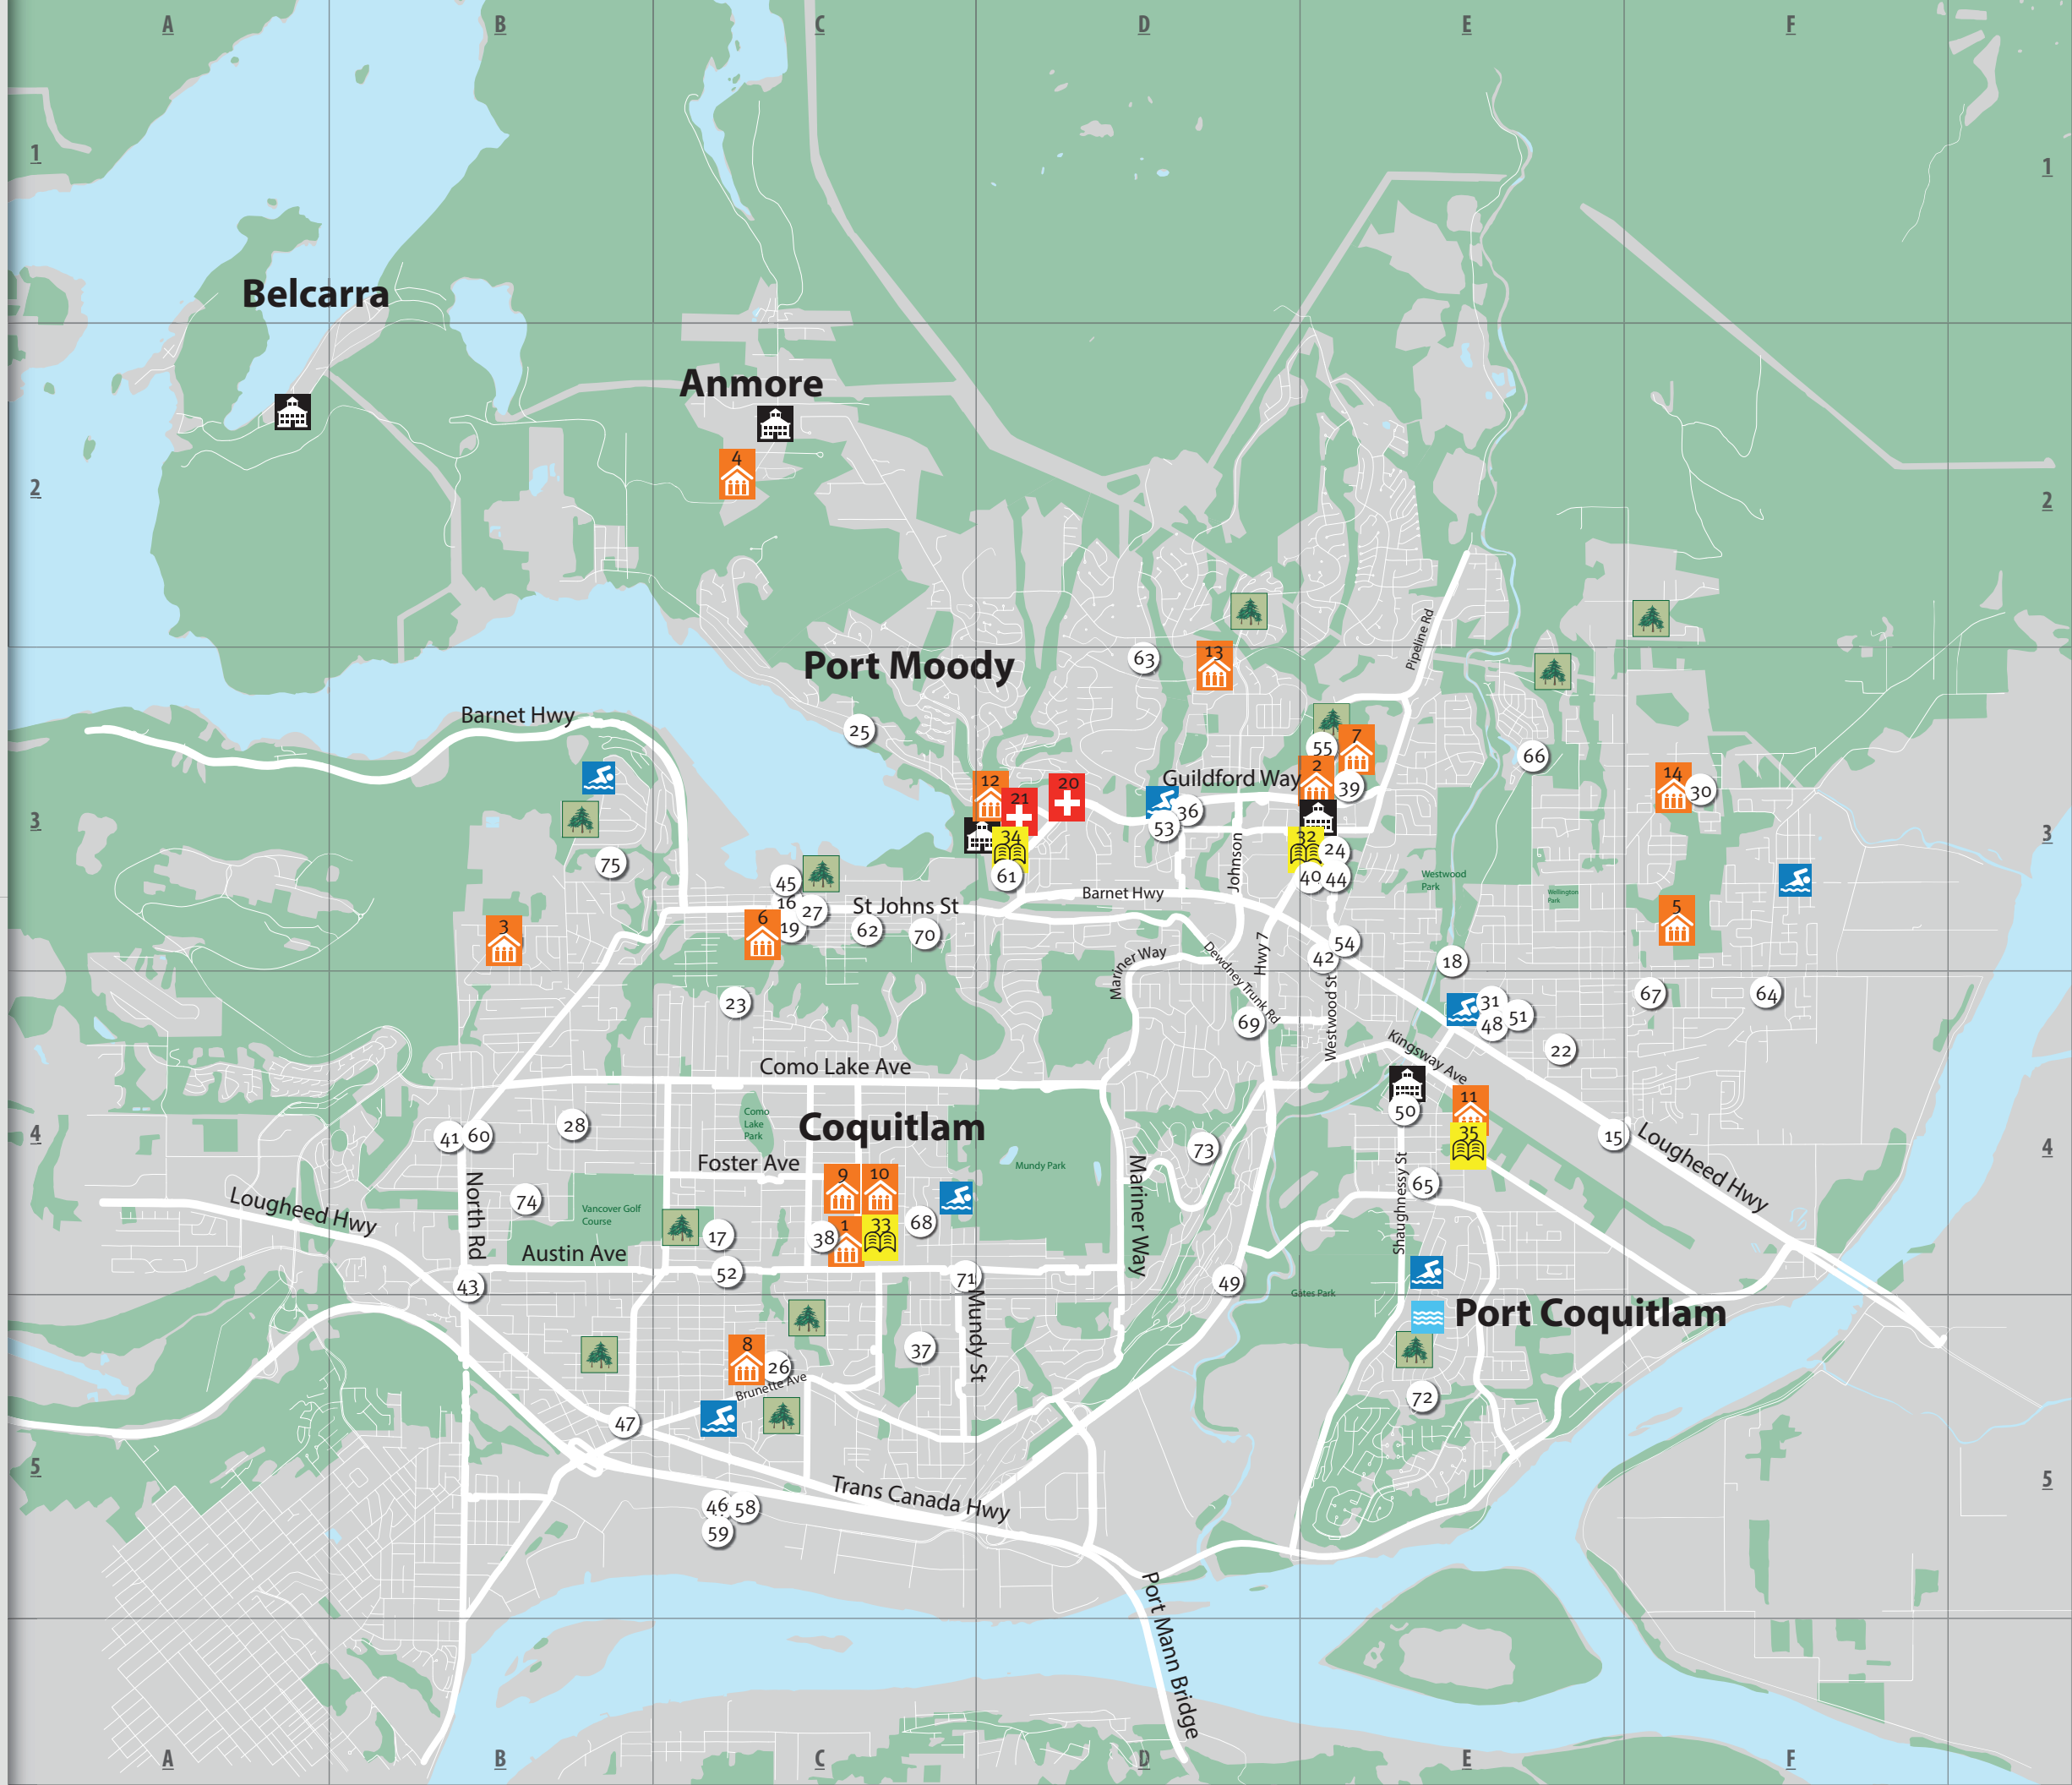

Provincial Resources

- **BC Nurseline and Dial A Dietician**
  811
- **Deaf and Hearing Impaired - Province Wide**
  711
- **Direct Child Care Subsidy Line**
  1-888-338-6622
- **Newborn Helpline**
  604-737-3737
- **Community Care Facilities Licencing Program**
  604-949-7700
- **Parent Support Services**
  1-877-345-9777
- **Decoda Literacy Solutions**
  604-681-4199
- **Grandparents Raising Grandchildren Support Line**
  1-855-474-9777